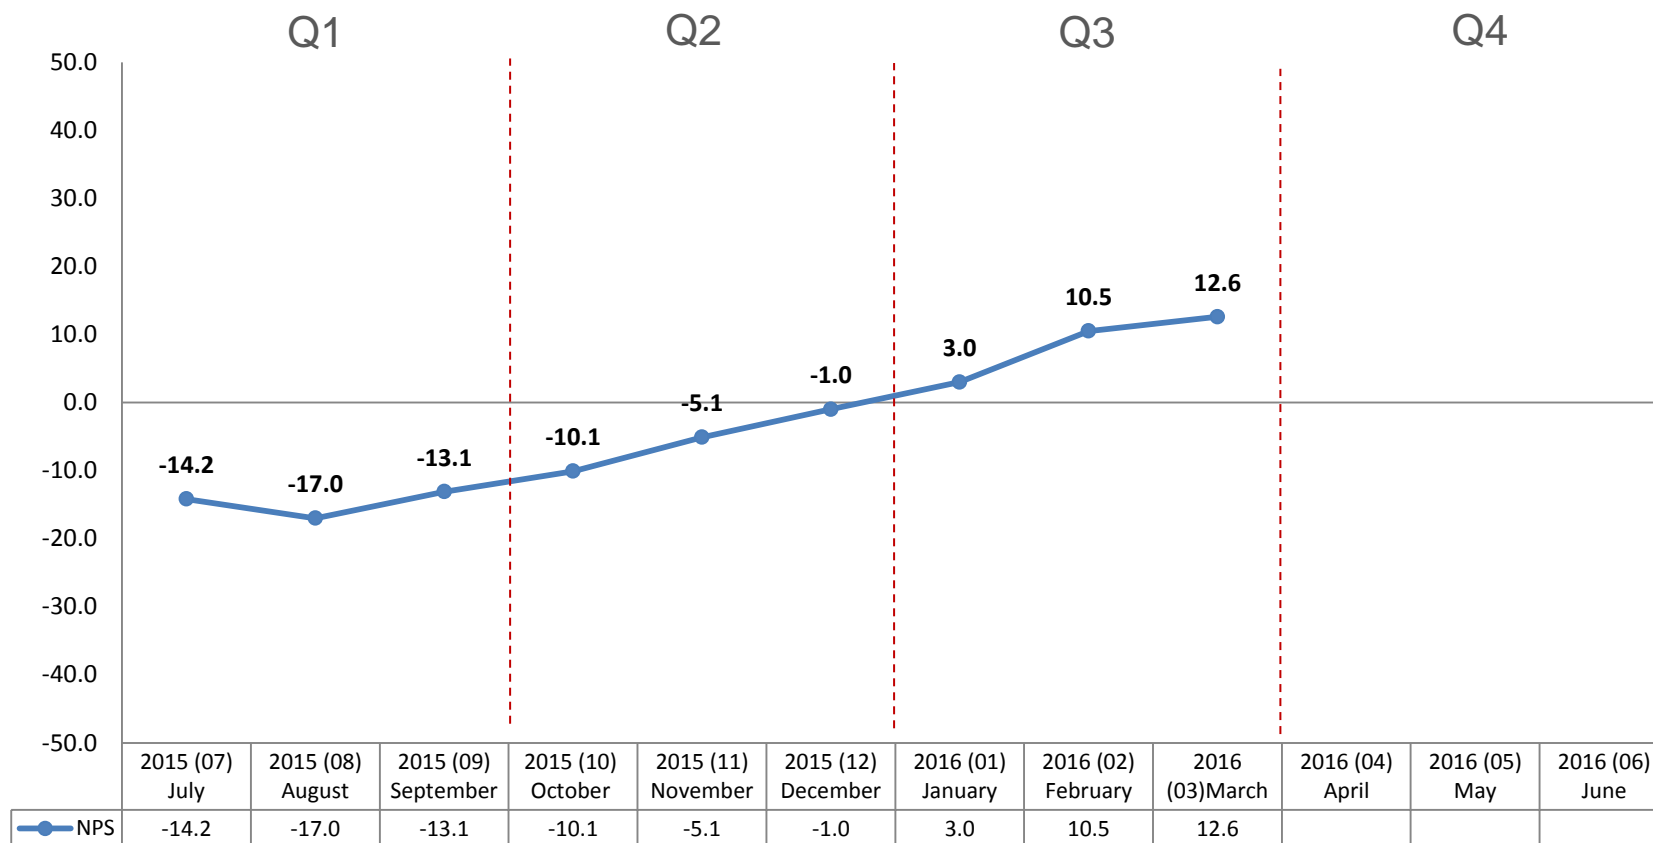

How is our Net Promoter Score (NPS) trending?